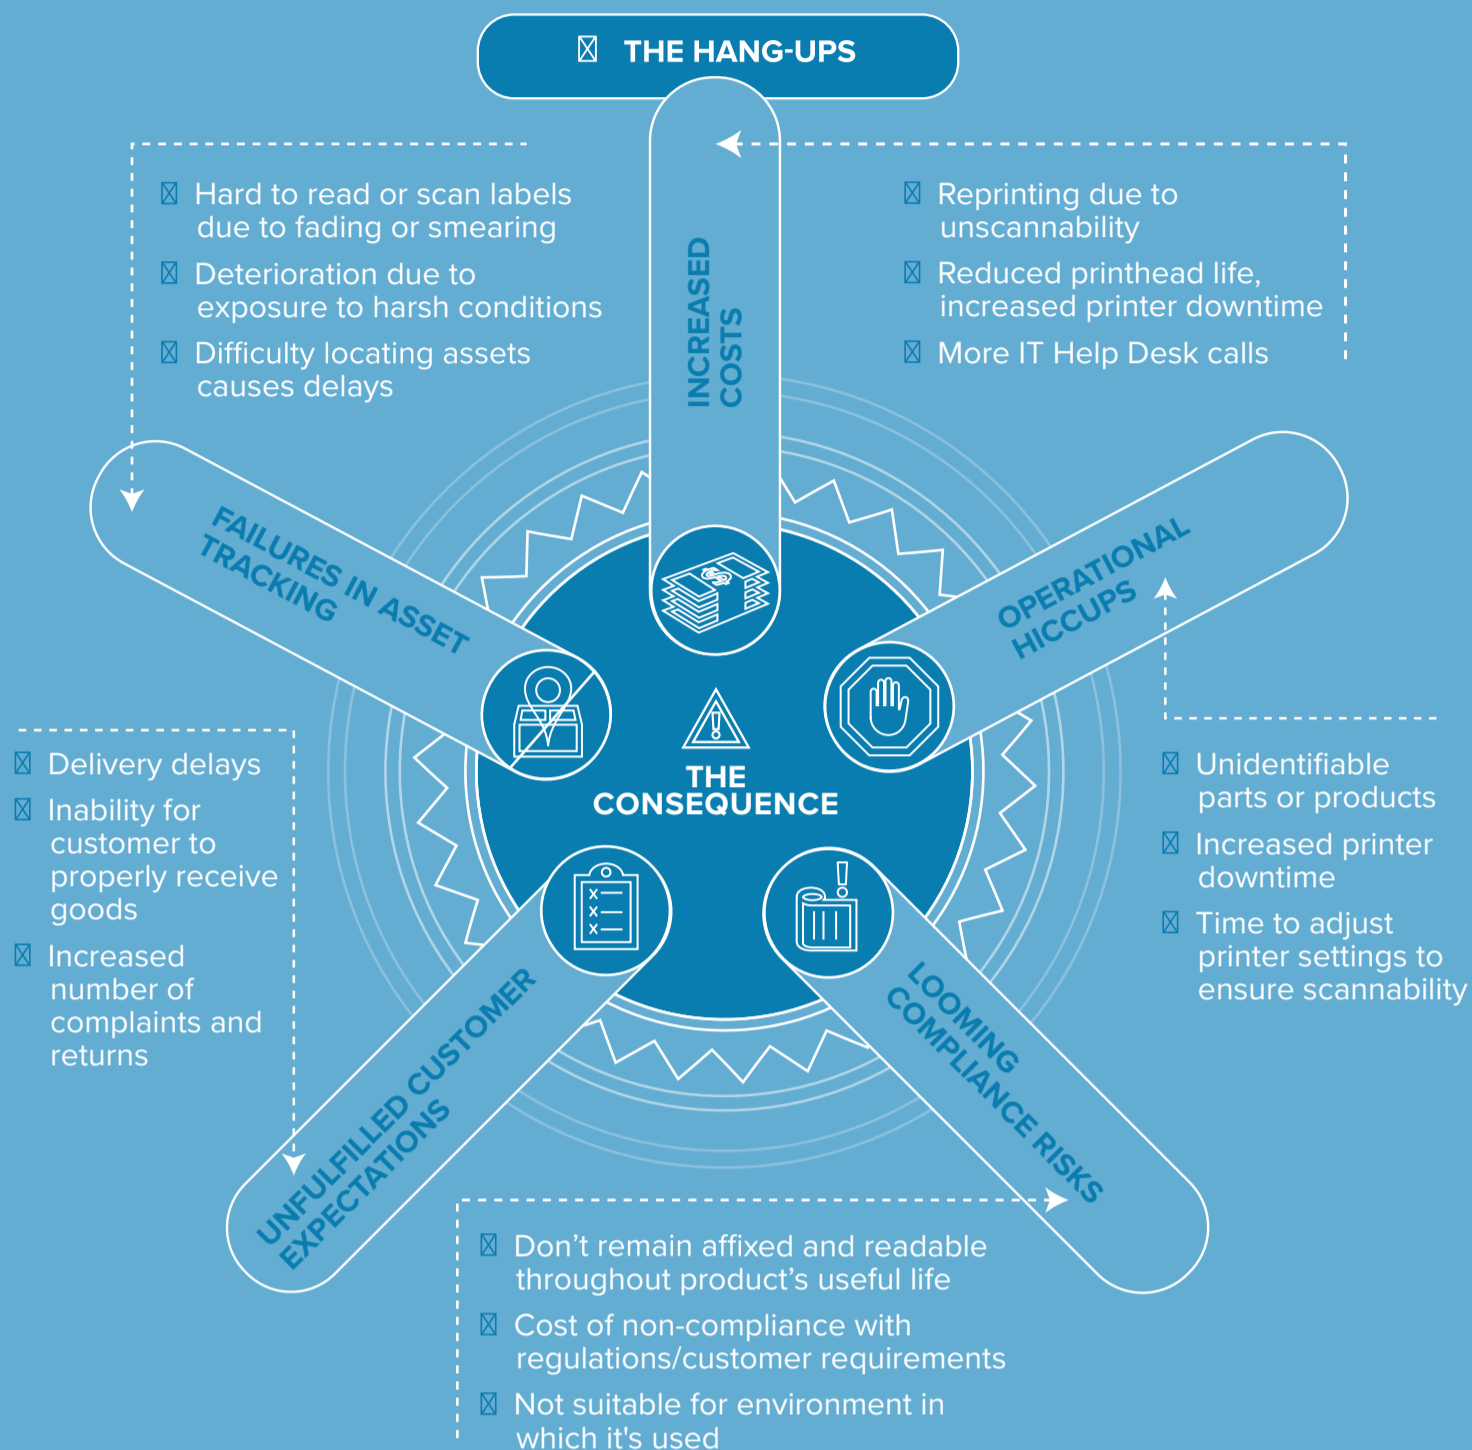

# DO YOUR PRINTING SUPPLIES GIVE YOU OPERATIONAL HANG-UPS?

You've been there before: a label falls off, is hard to scan and cripples the printhead or chokes the printer. This ripple effect creates unnecessary bottlenecks, often with dire consequences.

## CHOOSING THE WRONG PRINTING SUPPLIES

is almost as costly as operating without them.

## PREVENT DISRUPTIONS THAT INTERRUPT PRODUCT FLOW

The right label for the right application keeps your operation running smoothly.