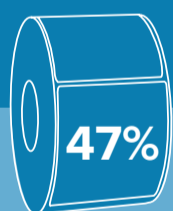

### FINISHED GOODS

- Case labels
- Inventory management

47% of manufacturers experience costly downtime due to labeling disruptions.<sup>1</sup>