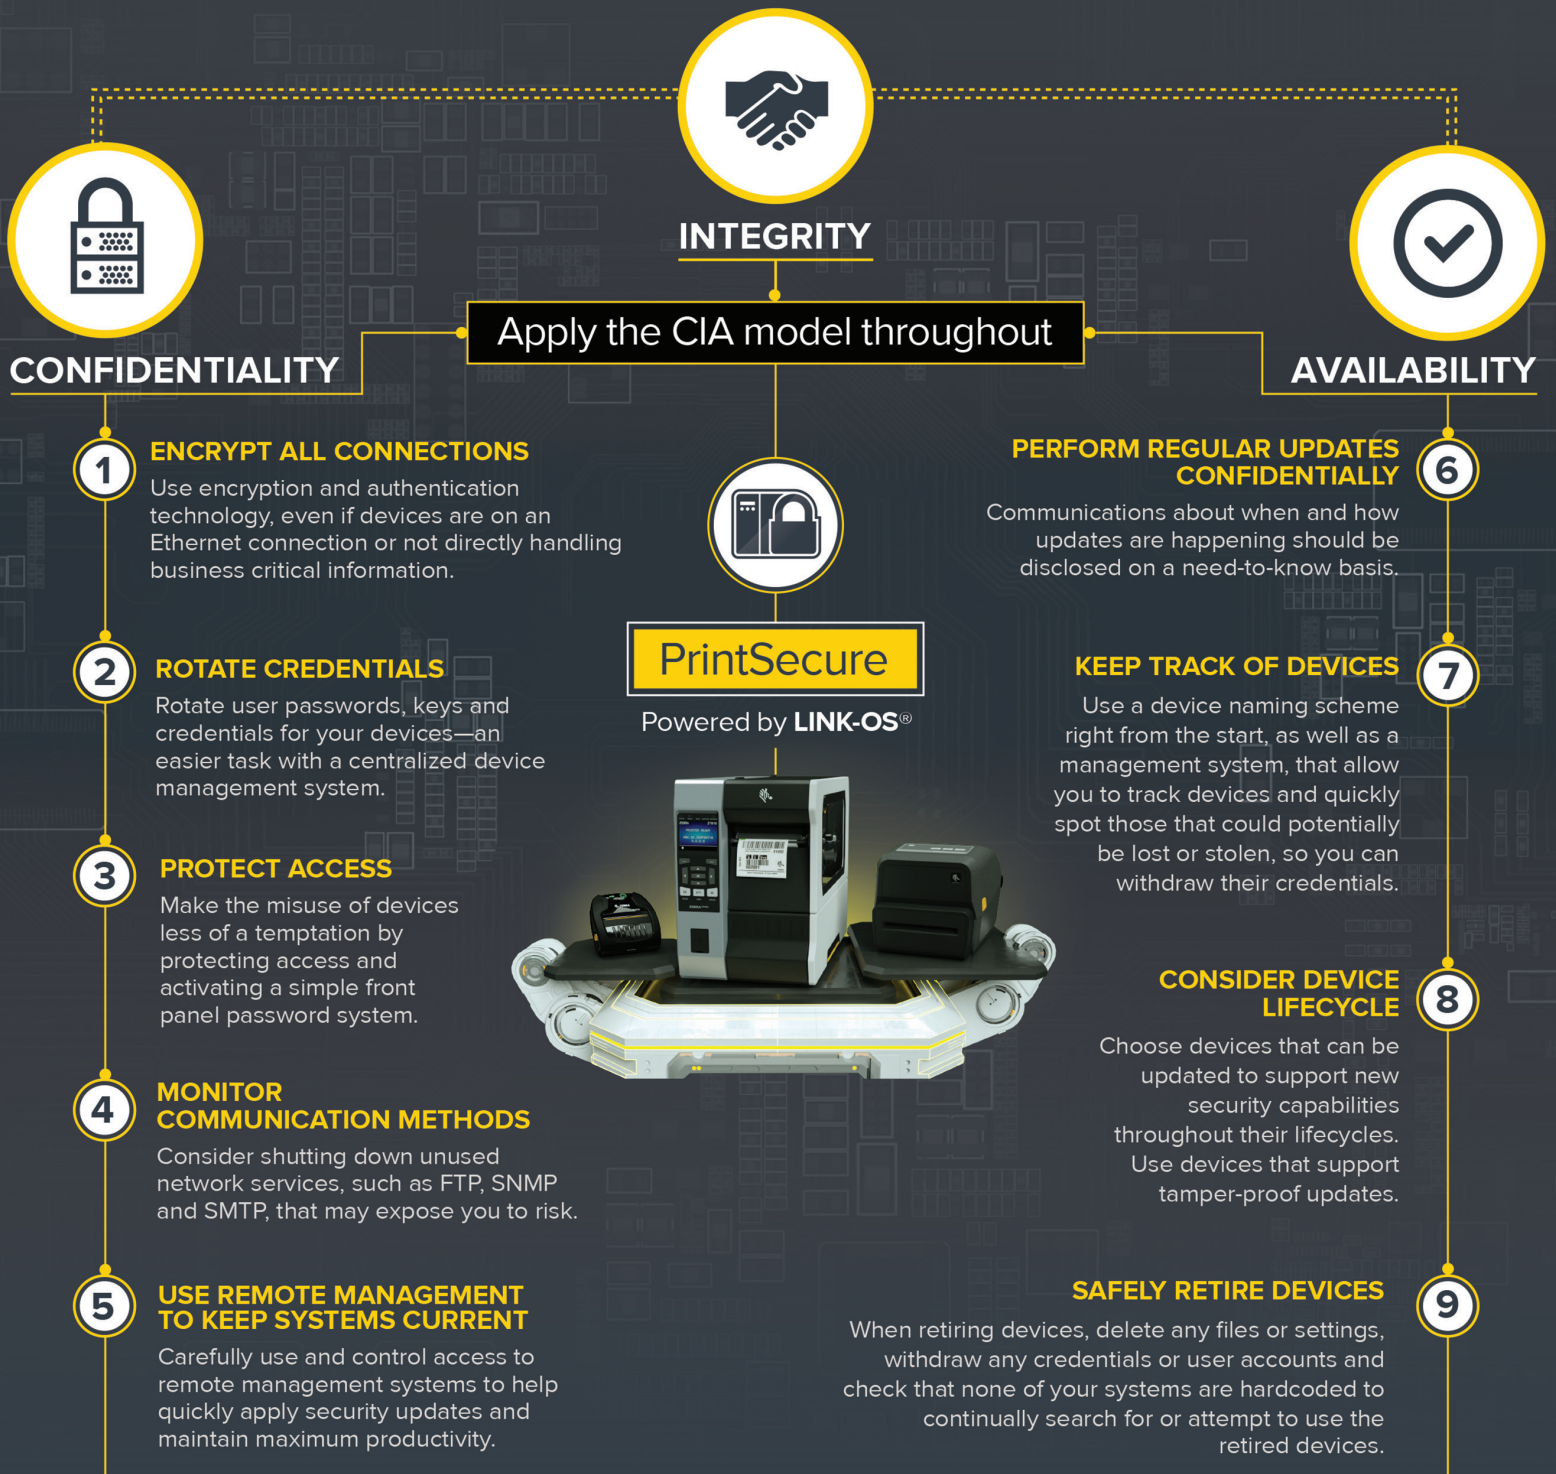

9 MEASURES TO INCREASE DEVICE & DATA SECURITY

Reduce Thermal Barcode Printer Risks with PrintSecure

PrintSecure. Printer Security Made Simple. Visit www.L-Tron.com

7911 Lehigh Crossing, Suite 6 • Victor, NY 14564 • info@L-Tron.com
Call Julianne 800-830-9523 x115